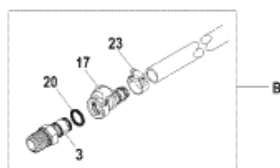

A=To Water Pickup
 B=To Block

2006

Parts List

Ref	Class	Part	Description	Qty	Comment	Footnote
1	32	864489	HOSE, Power Steering Cooler To C	1		
2	32	863343 65	HOSE, Sea Water Pump To Water	1		
3	22	862603	FITTING, Male Quick Connector, T	2		
4	32	864481	HOSE, T Fitting To Fuel Cooler	1		
5	32	863670	HOSE, Fuel Cooler To Water Distrib	1		
6	32	863490	HOSE, Water Drain Accumulator T	1		
7	22	864989A01	FITTING, Lower Distribution	1		
8	32	863491	HOSE, Distribution Fitting To "Y"	1		
9	32	863456A 1	HOSE ASSEMBLY, Lower Circulati	1		
10	32	863475	HOSE, Drain Accumulator To Tee f	1		
11	32	864565	HOSE	1	(Inline)	
11	32	864568	HOSE, Tee Fitting To Port Elbow	1	(V-Drive)	
12	32	864566	HOSE	1	(Inline)	
12	32	864569	HOSE, Tee Fitting To Starboard El	1	(V-Drive)	
13	32	863459	HOSE, Thermostat Housing To Star	1		
14	32	864393	HOSE, Thermostat Housing To Port	1		
15	32	864477	HOSE, Sea Water Pump To "T" Fit	1		
16	32	864478	HOSE, T Fitting To Trans Cooler	1	(Cut To Fit)	
17	22	862225	FITTING, Pushlock	4		
18	32	862317 4	HOSE, Cylinder Block Drain To Dist	2	(Port-24.00 Inch) (Starboard-17.00	
19	32	42850 69	HOSE, (44.00 Inches Bulk)	1	(Cut To Fit)	
20	25	62702 1	O-RING, (.301 x .070)	4		
21	22	863478	FITTING, Tee	1		
22	22	862993	FITTING	2		
23	54	815504212	CLAMP, Worm Gear, Hose	2		
24	54	815504216	CLAMP, Worm Gear, Hose	AR		
25	54	815504222	CLAMP, Worm Gear, Hose	AR		
26	54	815504228	CLAMP, Worm Gear, Hose	1		
27	54	815504232	CLAMP, Worm Gear, Hose	AR		
NS	19	807992 3	COVER, Hose Clamp End	AR		